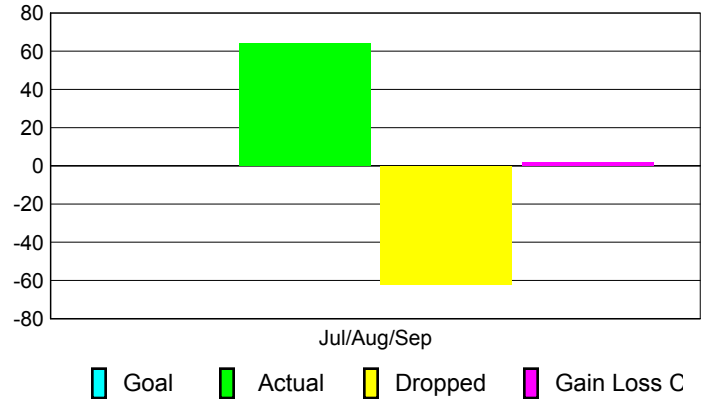

Membership Results 2010-2011

Goal, New, Dropped, Gain/Loss